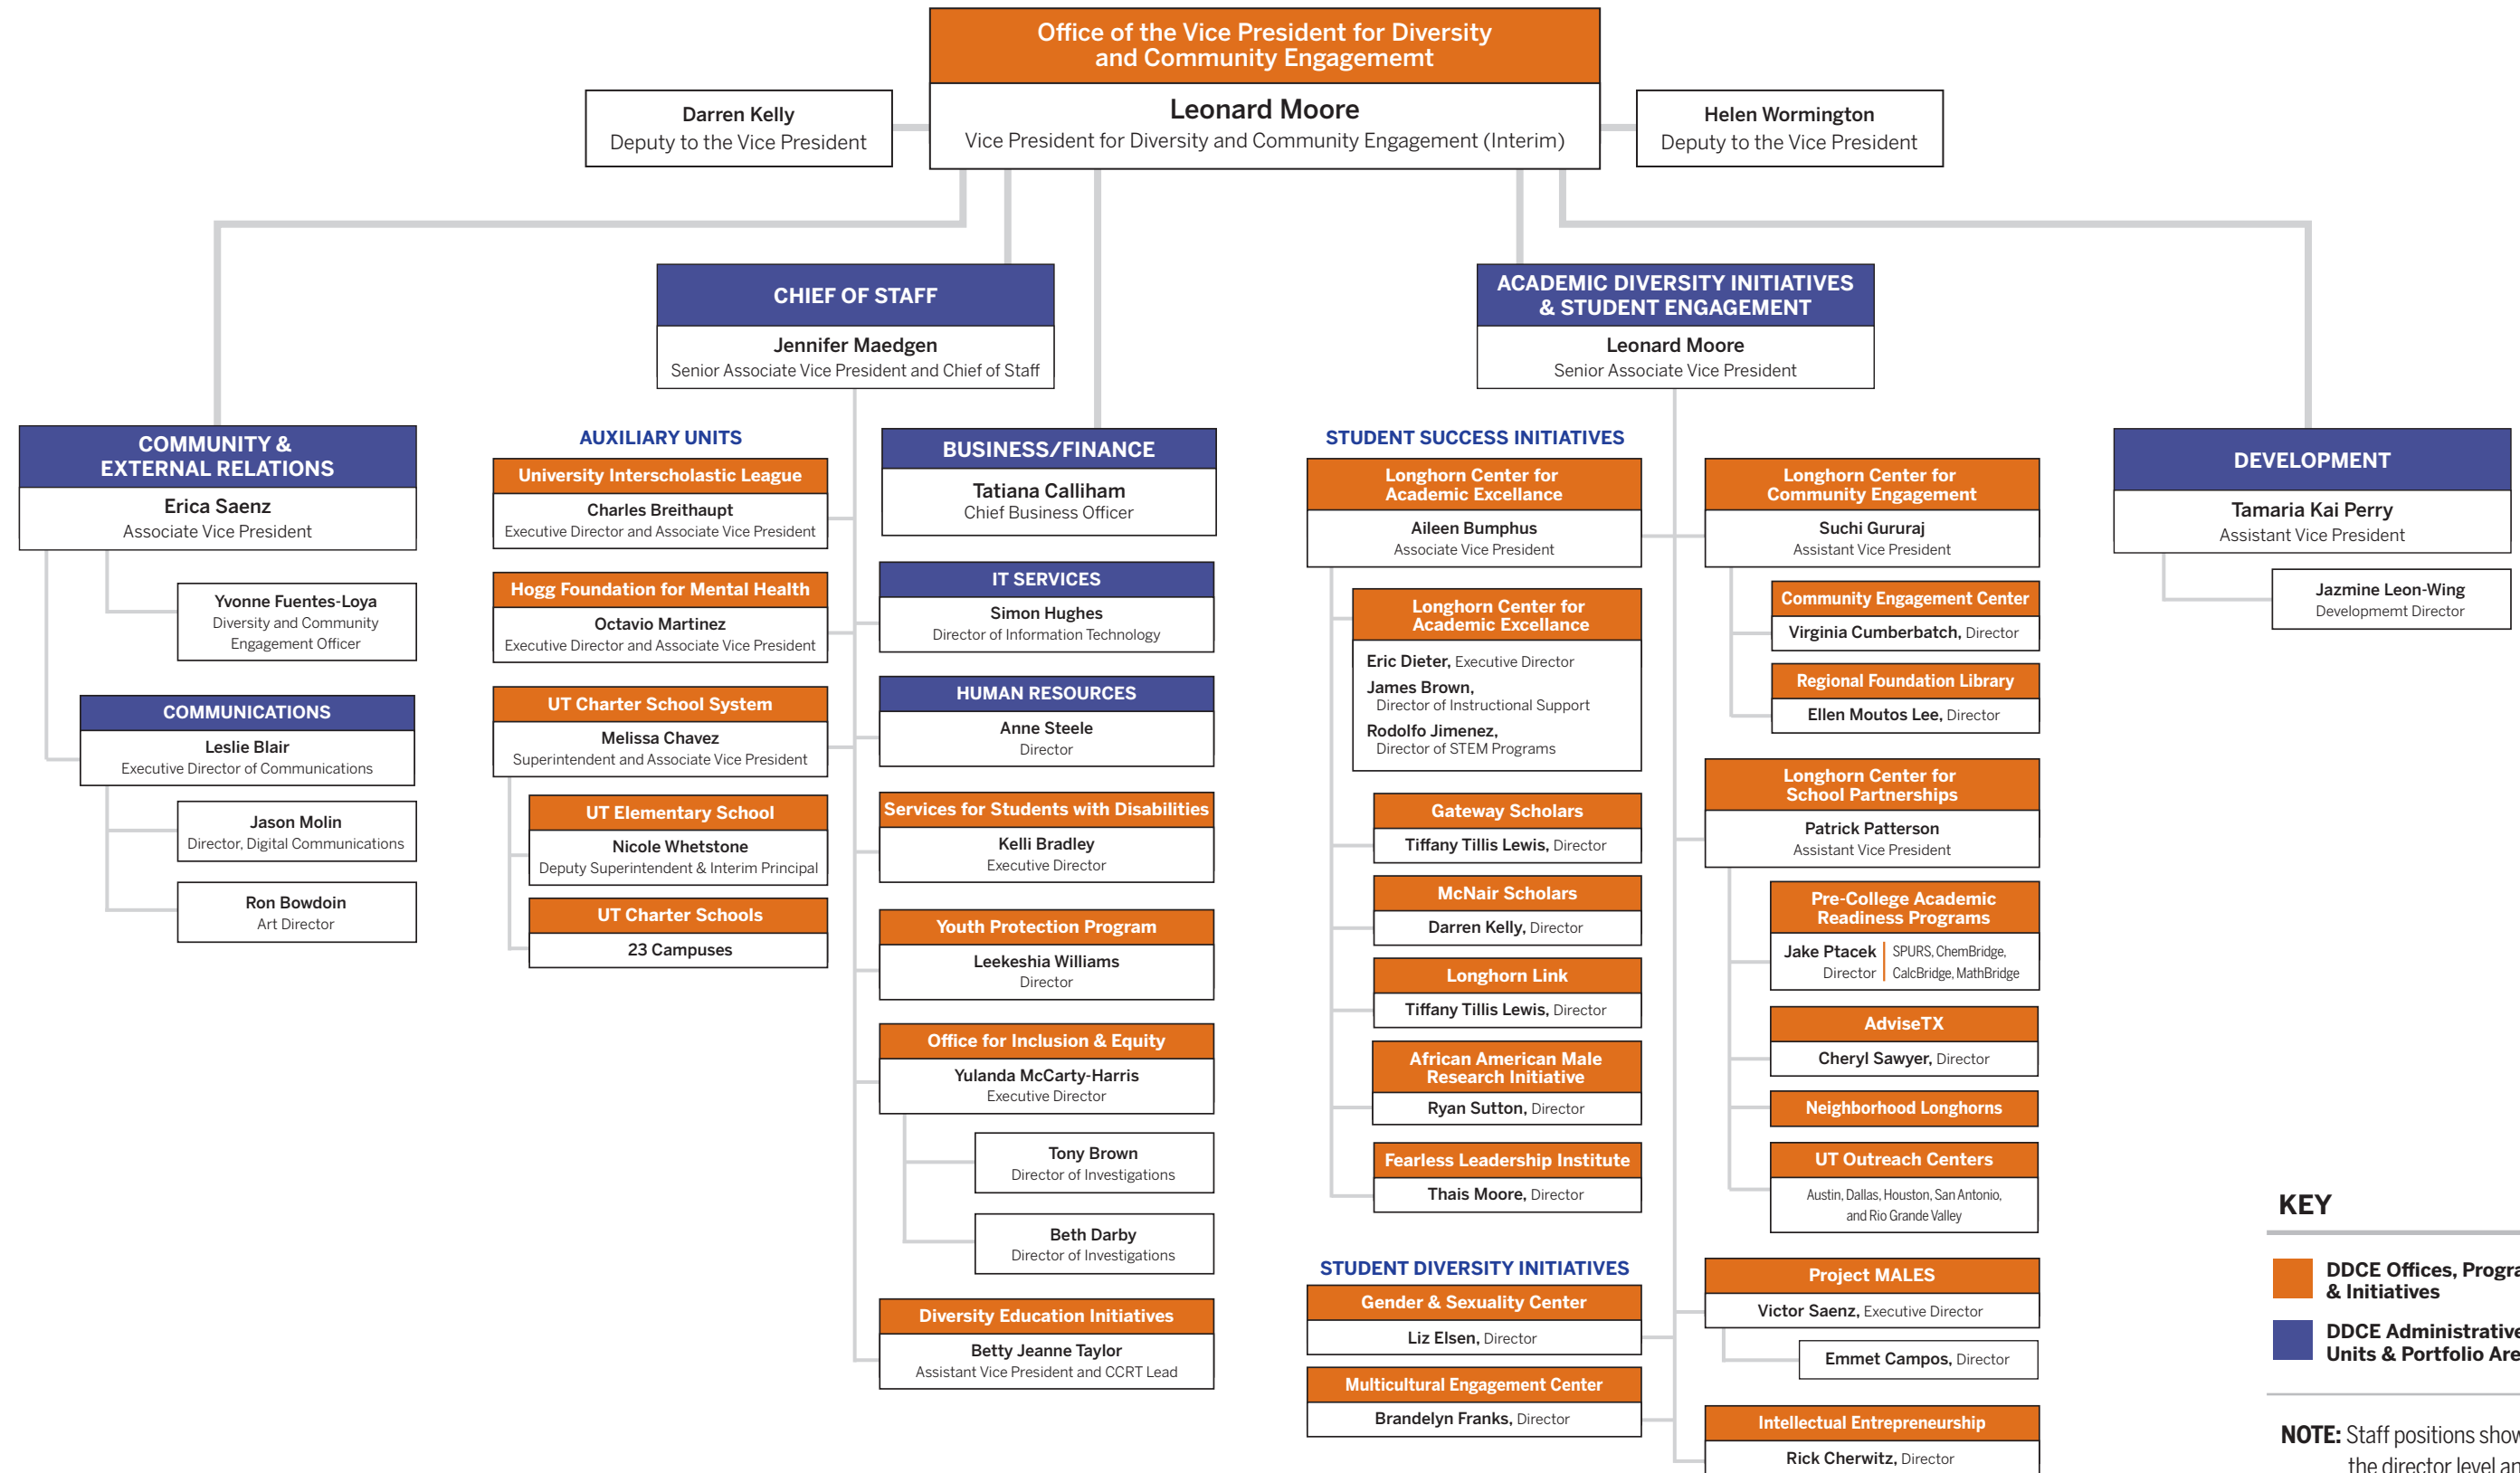

The University of Texas at Austin
Division of Diversity and Community Engagement

KEY

- DDCE Offices, Programs, & Initiatives
- DDCE Administrative Units & Portfolio Areas

NOTE: Staff positions shown are at the director level and above.