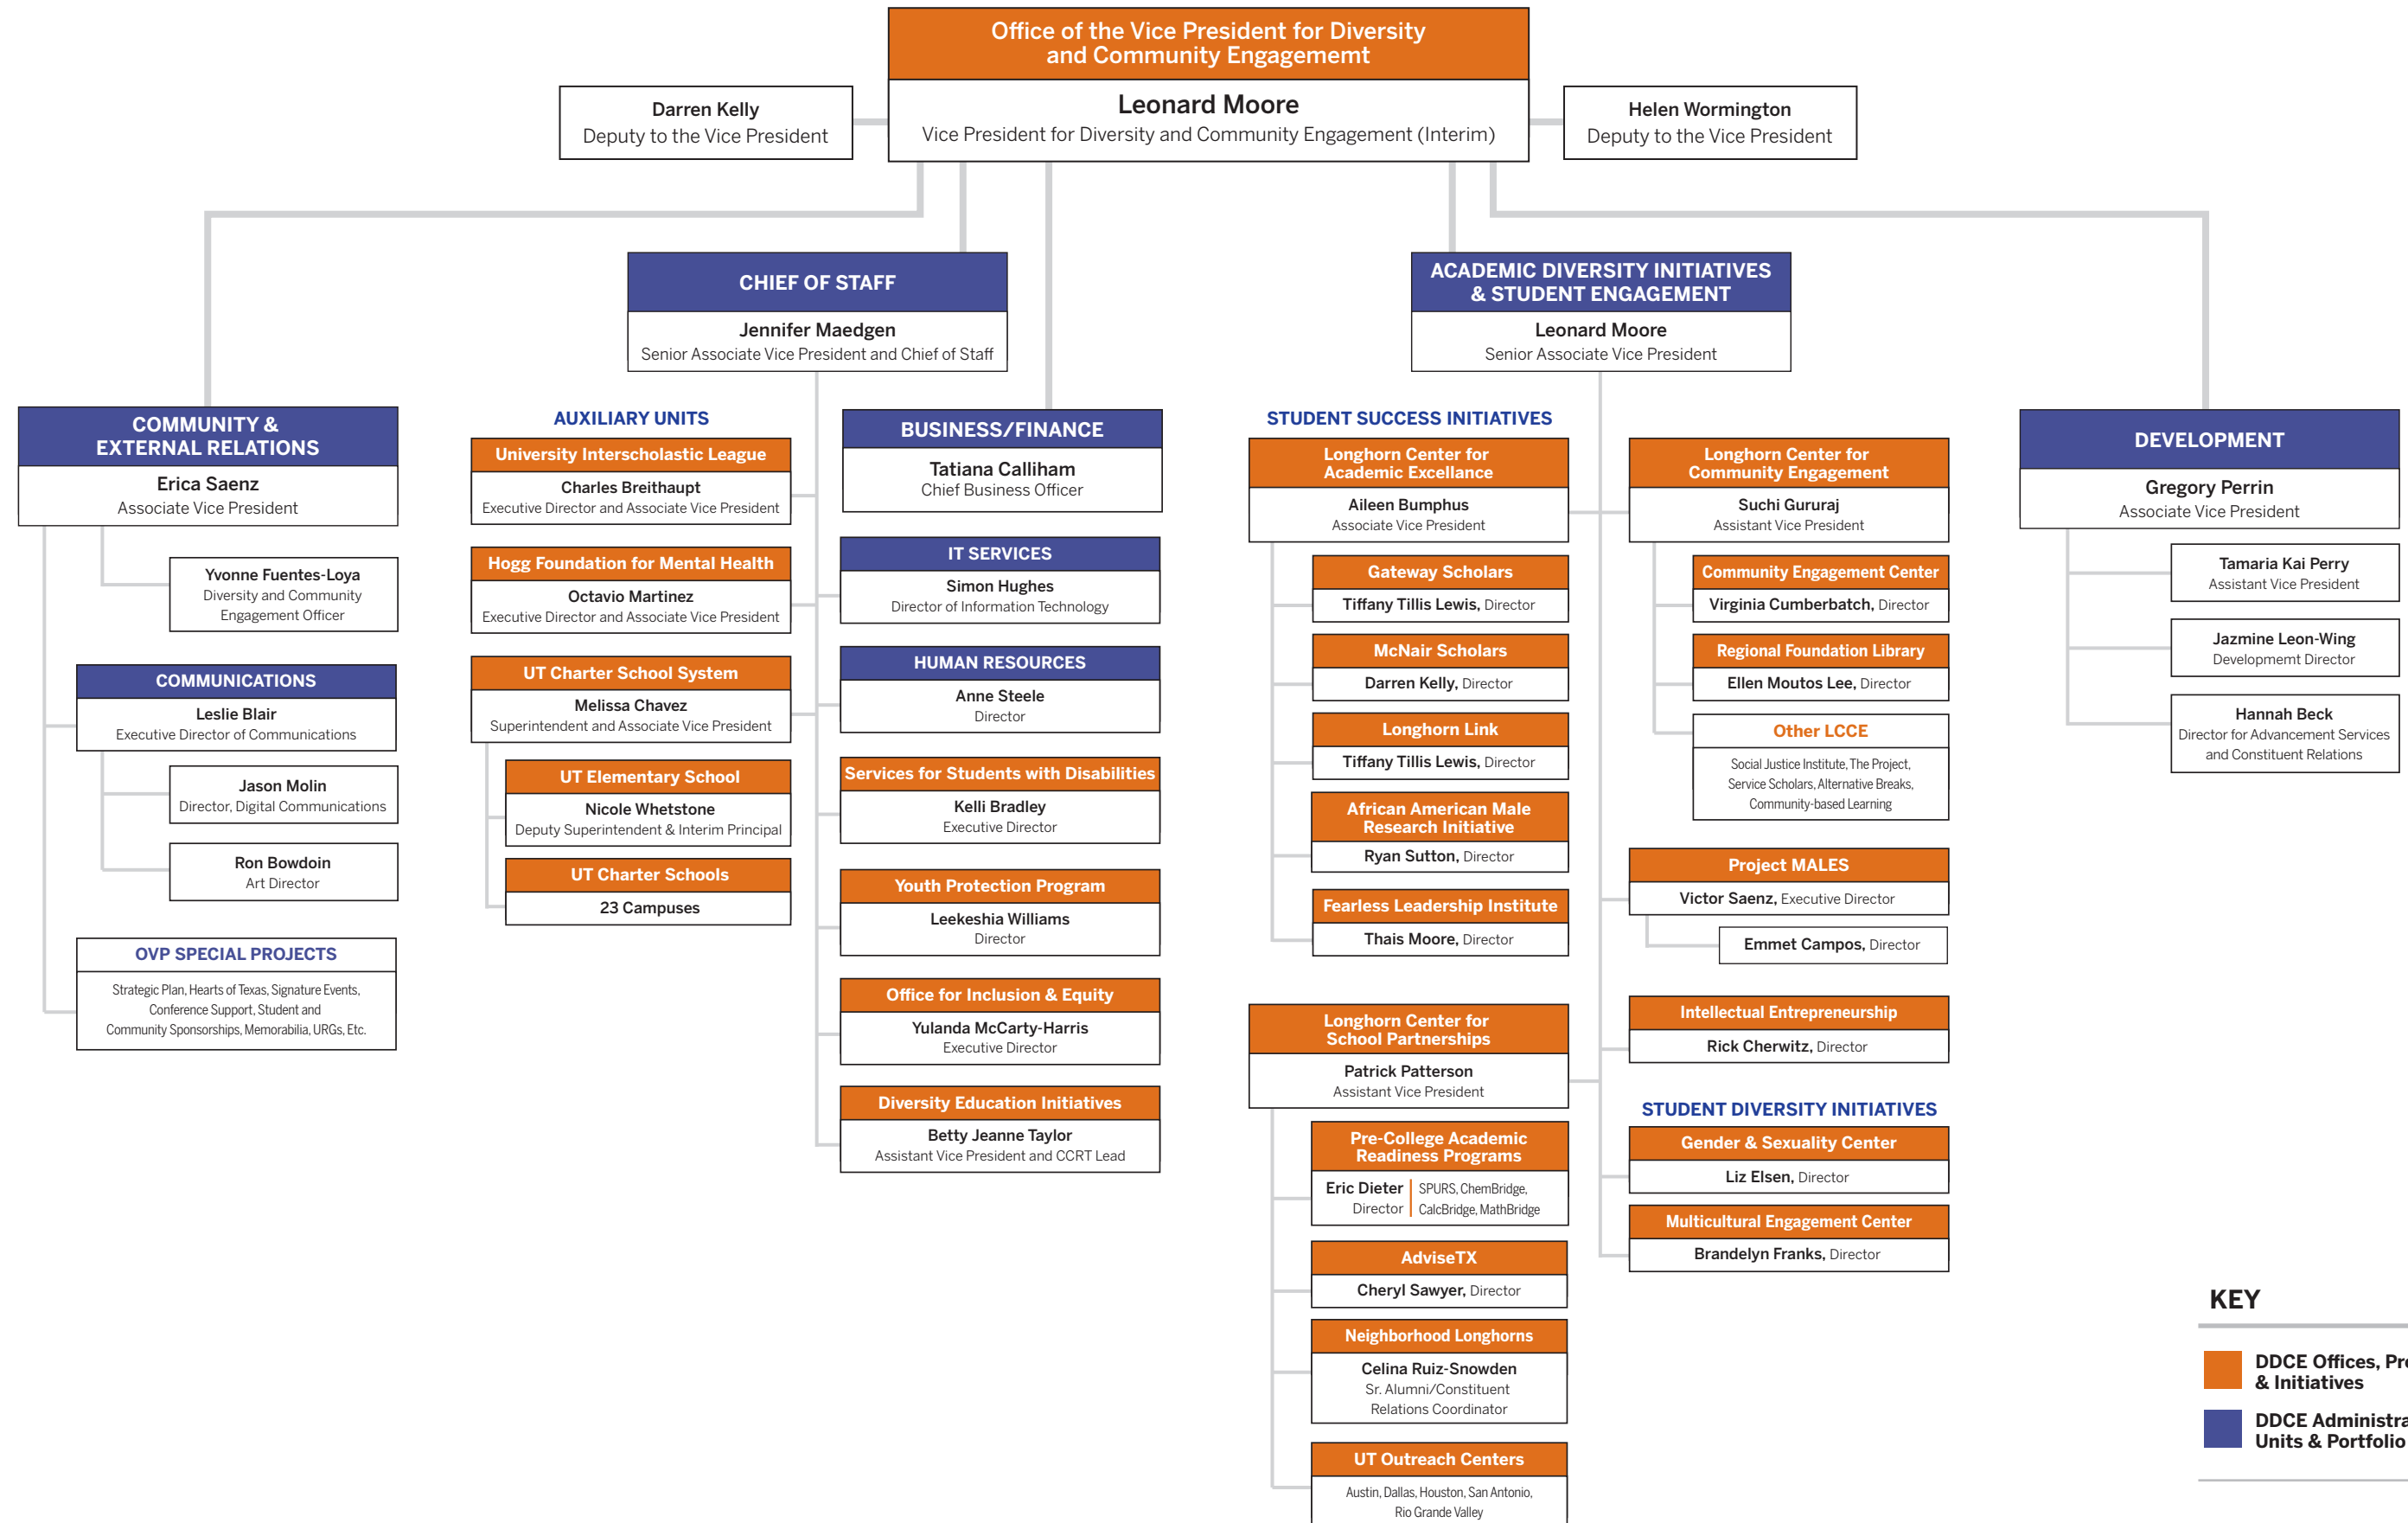

The University of Texas at Austin
Division of Diversity and Community Engagement

KEY

- DDCE Offices, Programs, & Initiatives
- DDCE Administrative Units & Portfolio Areas