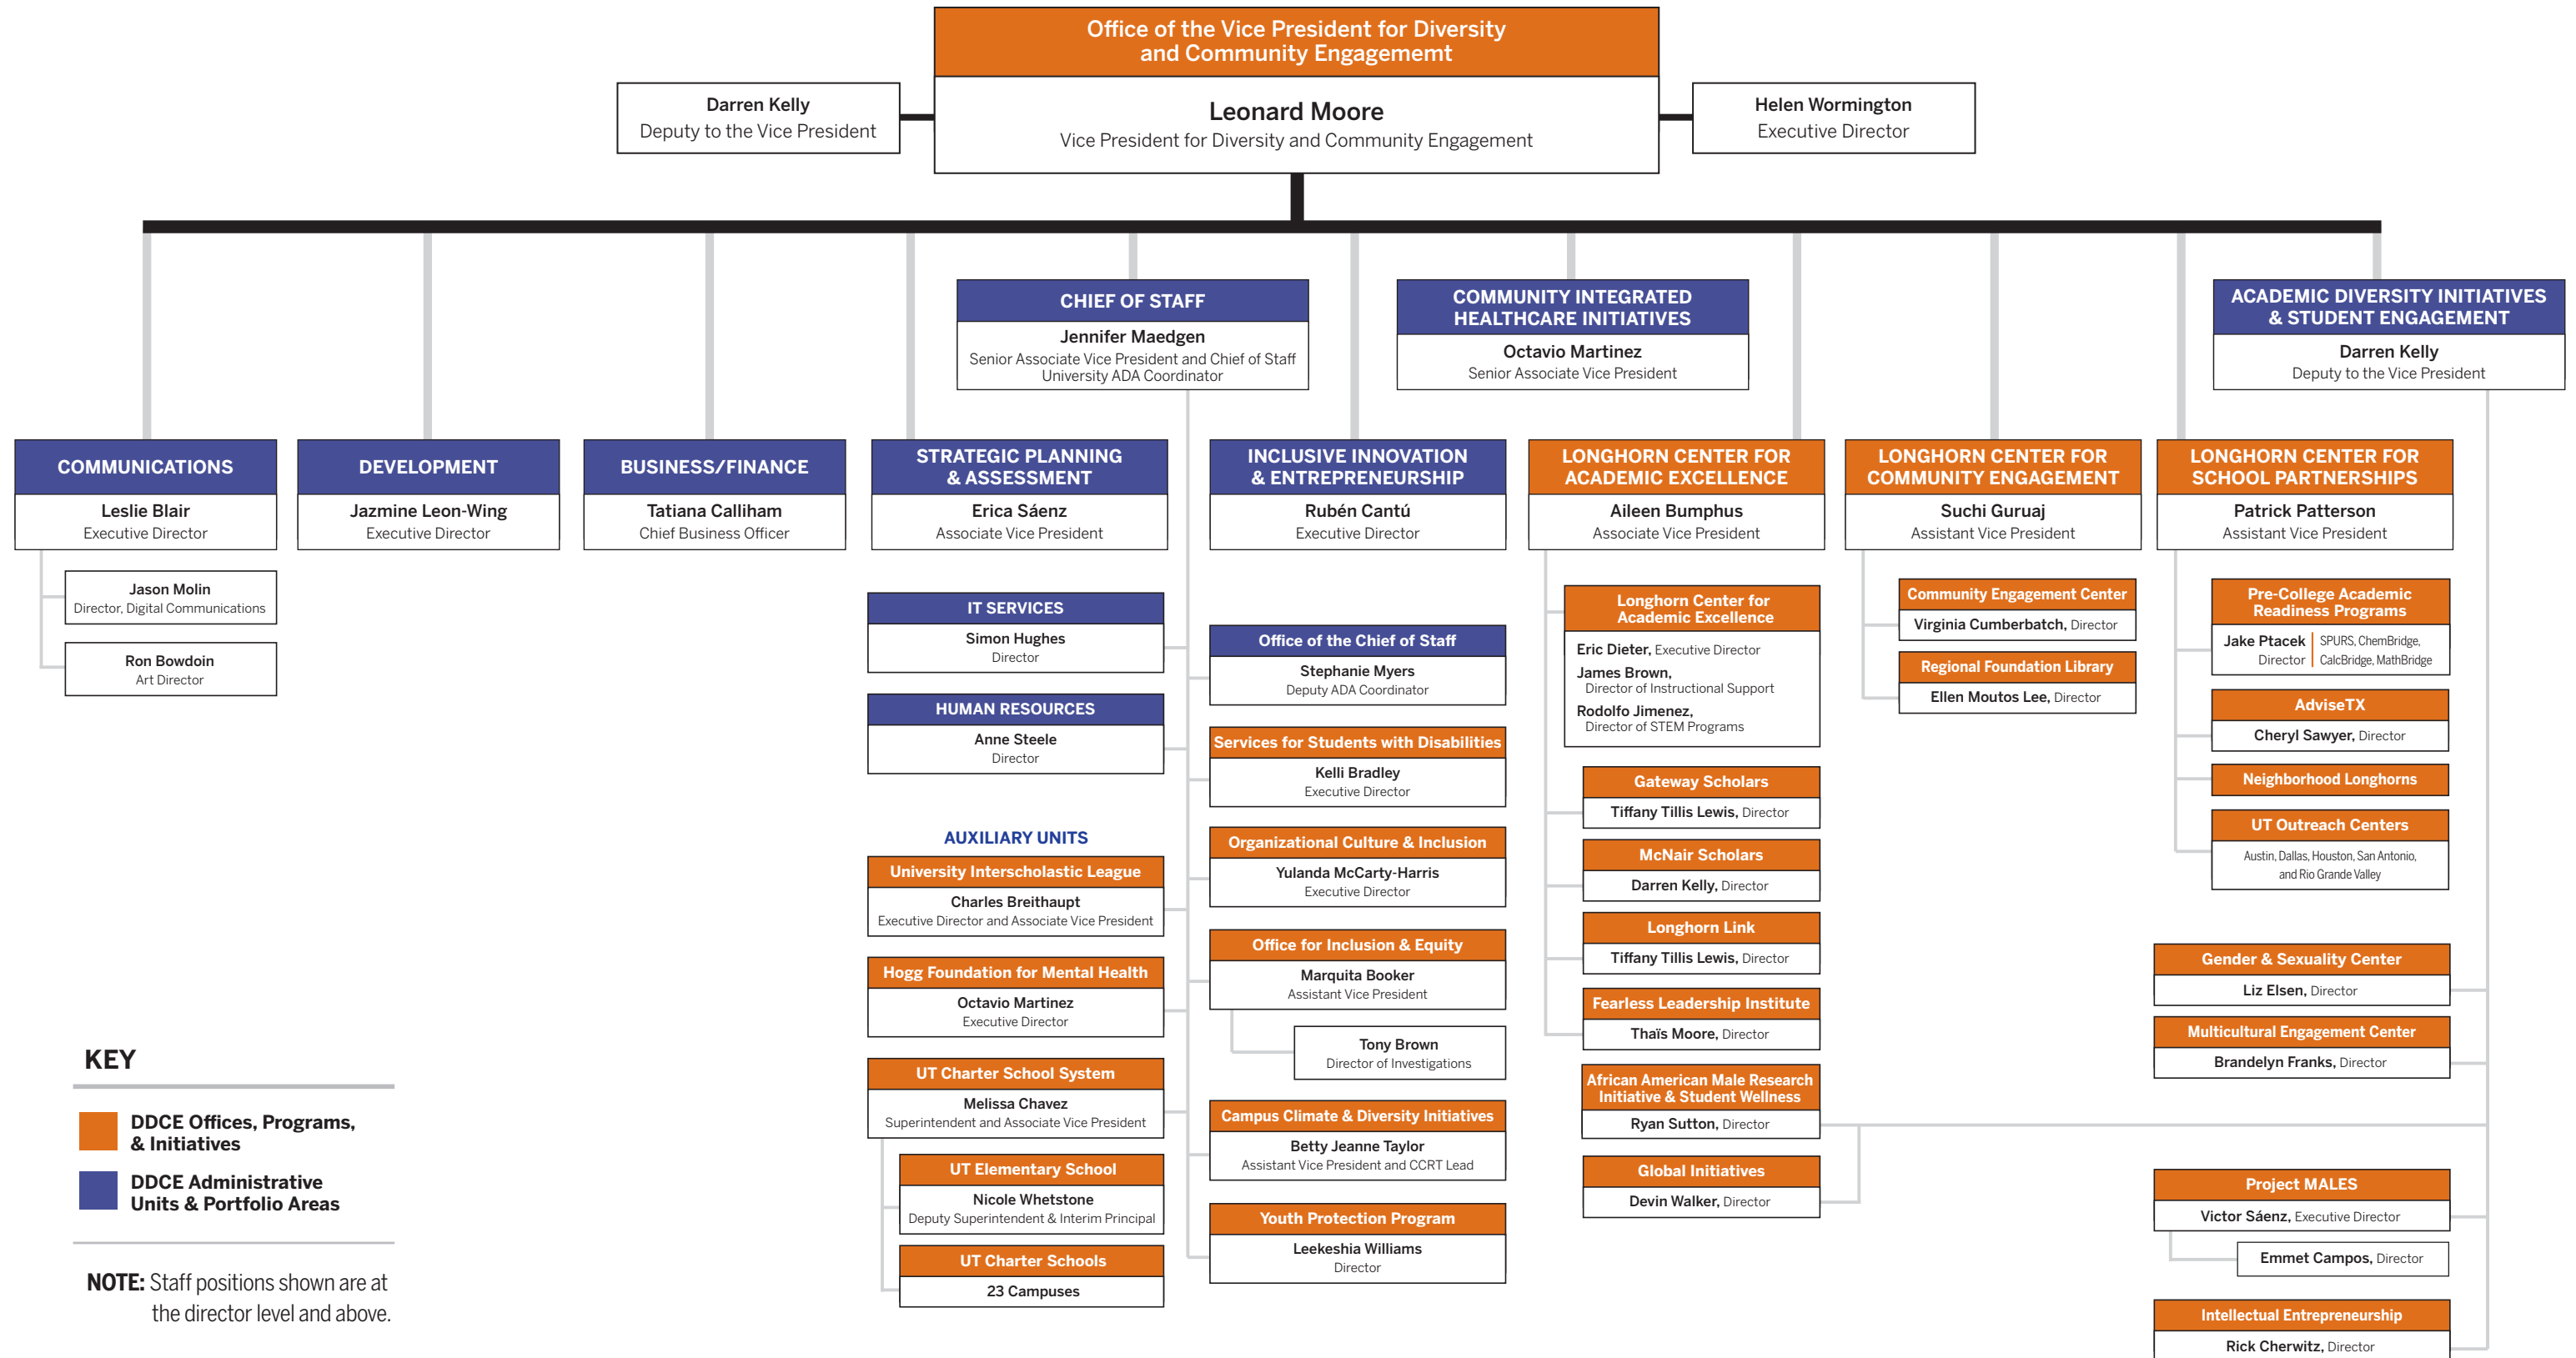

The University of Texas at Austin
Division of Diversity and Community Engagement

KEY

■ DDCE Offices, Programs, & Initiatives

■ DDCE Administrative Units & Portfolio Areas

NOTE: Staff positions shown are at the director level and above.