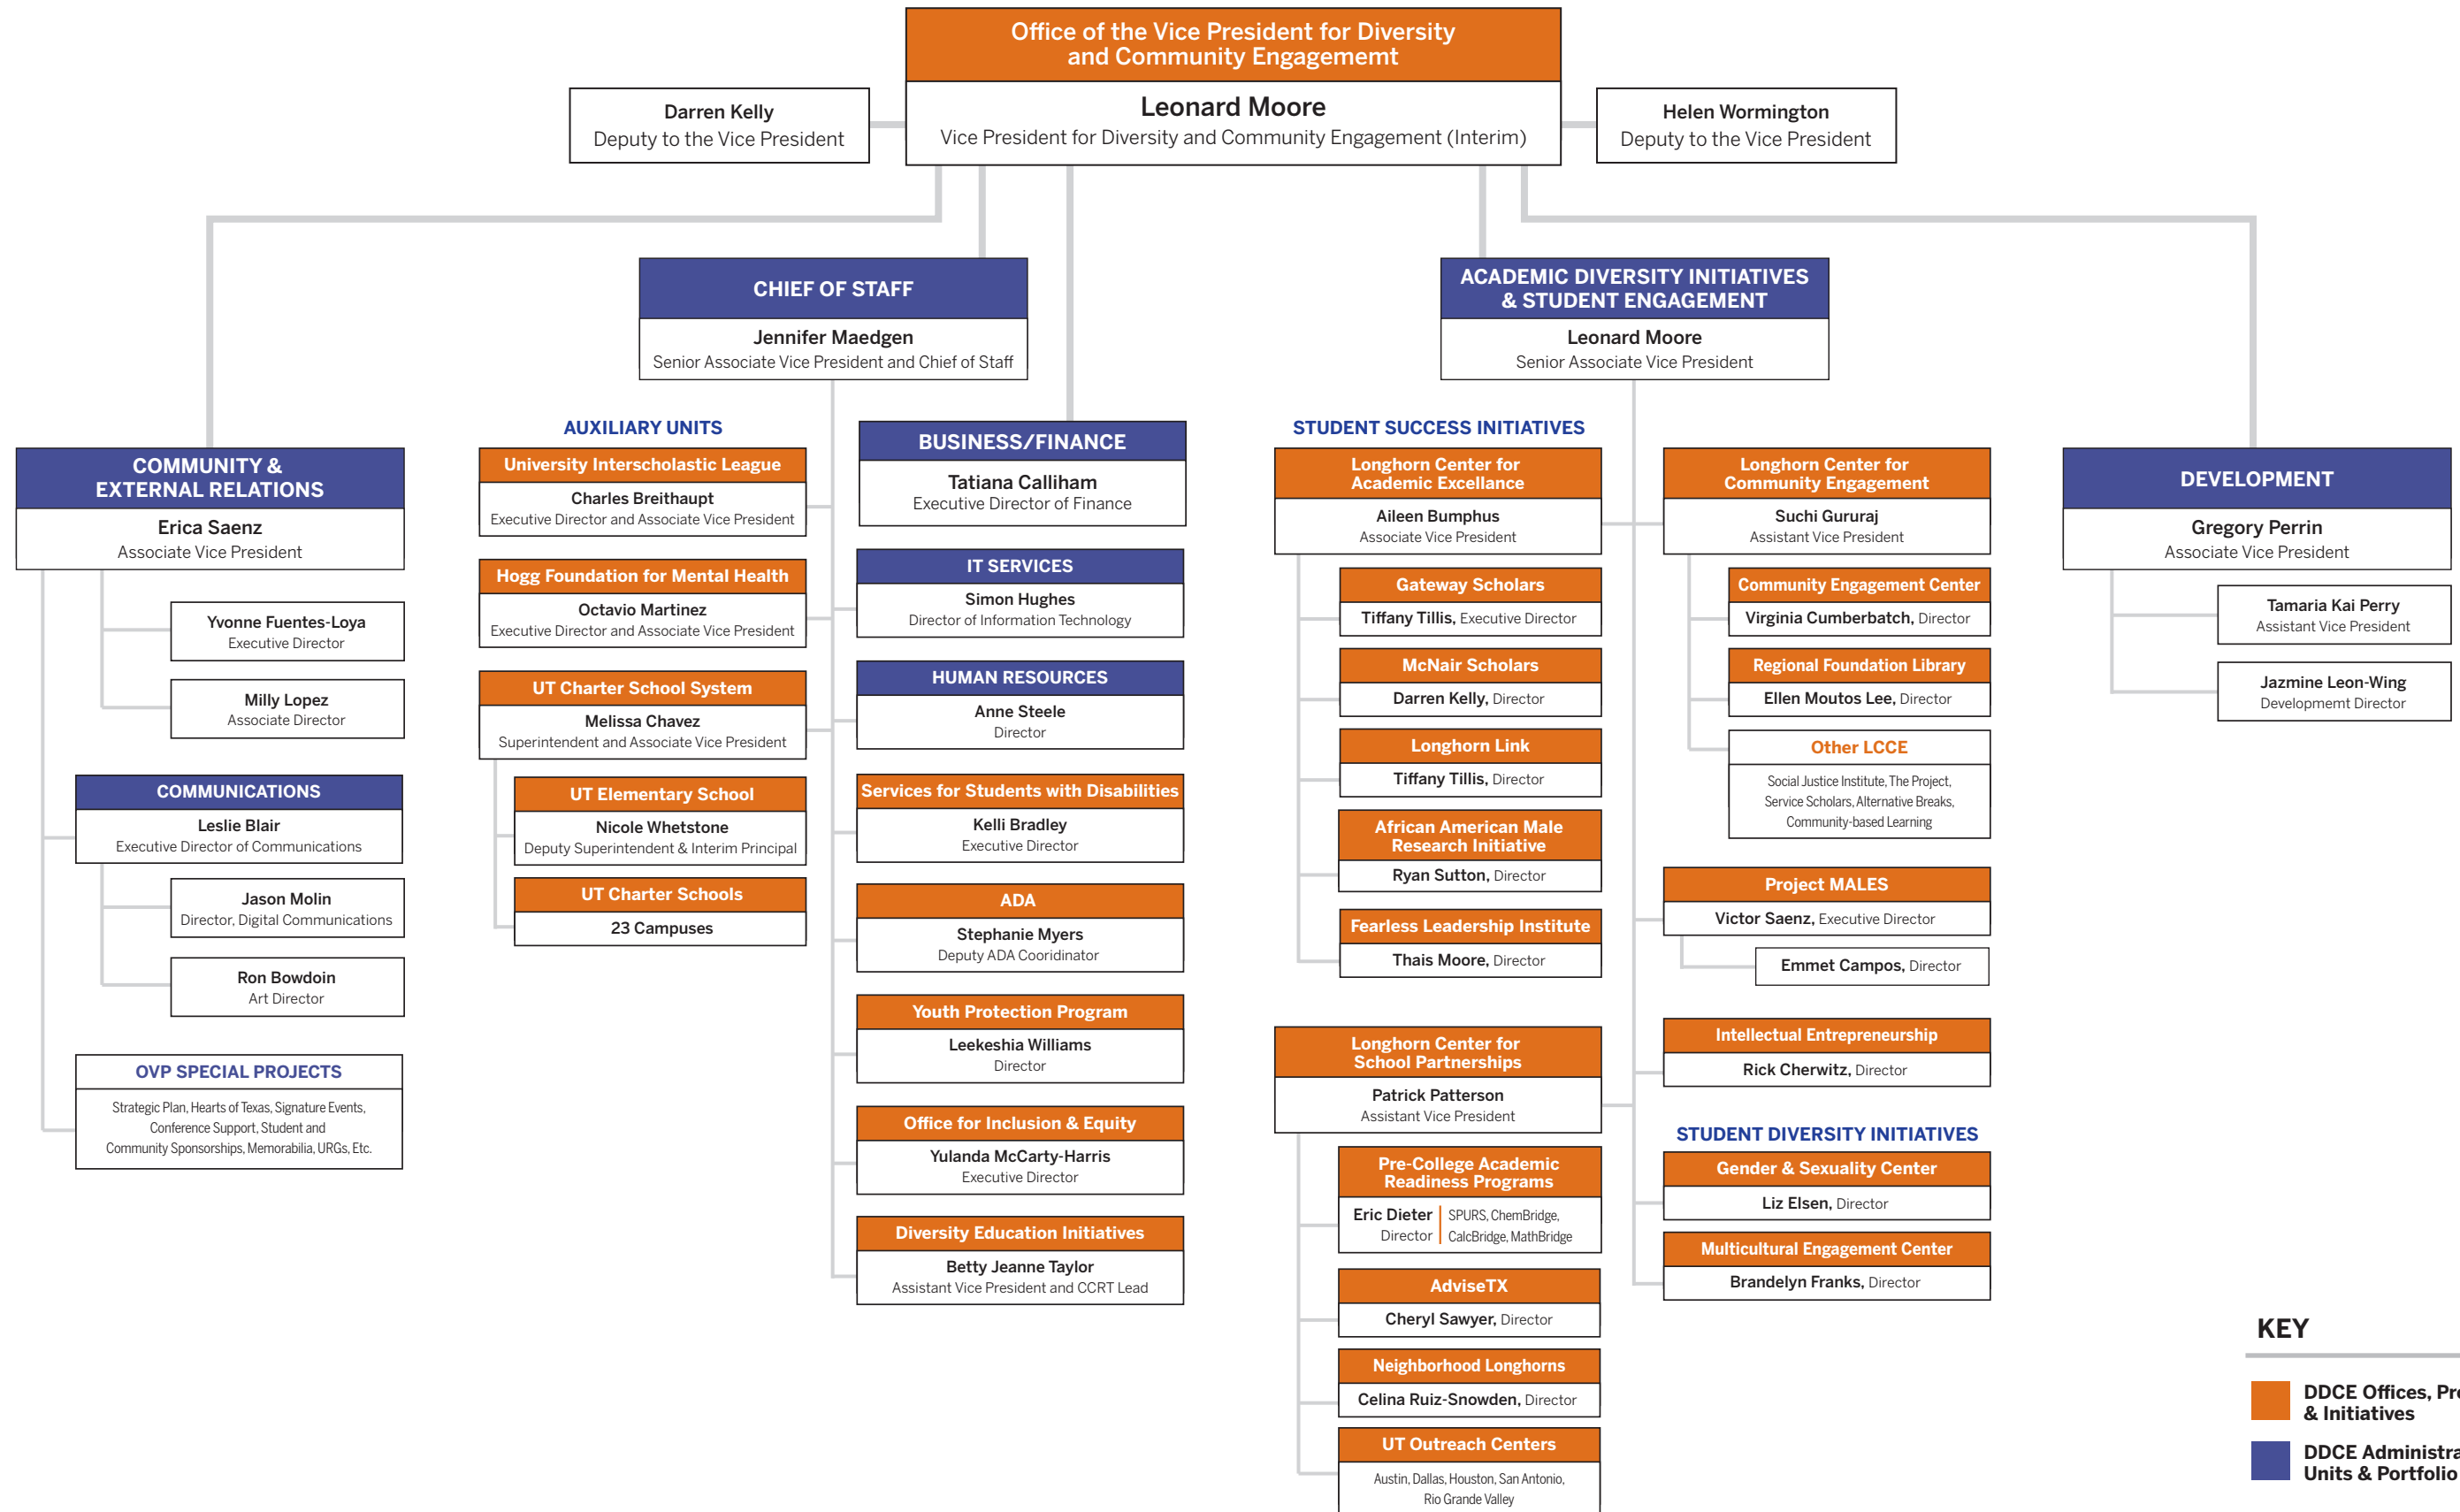

The University of Texas at Austin
 Division of Diversity and Community Engagement

KEY

- DDCE Offices, Programs, & Initiatives
- DDCE Administrative Units & Portfolio Areas