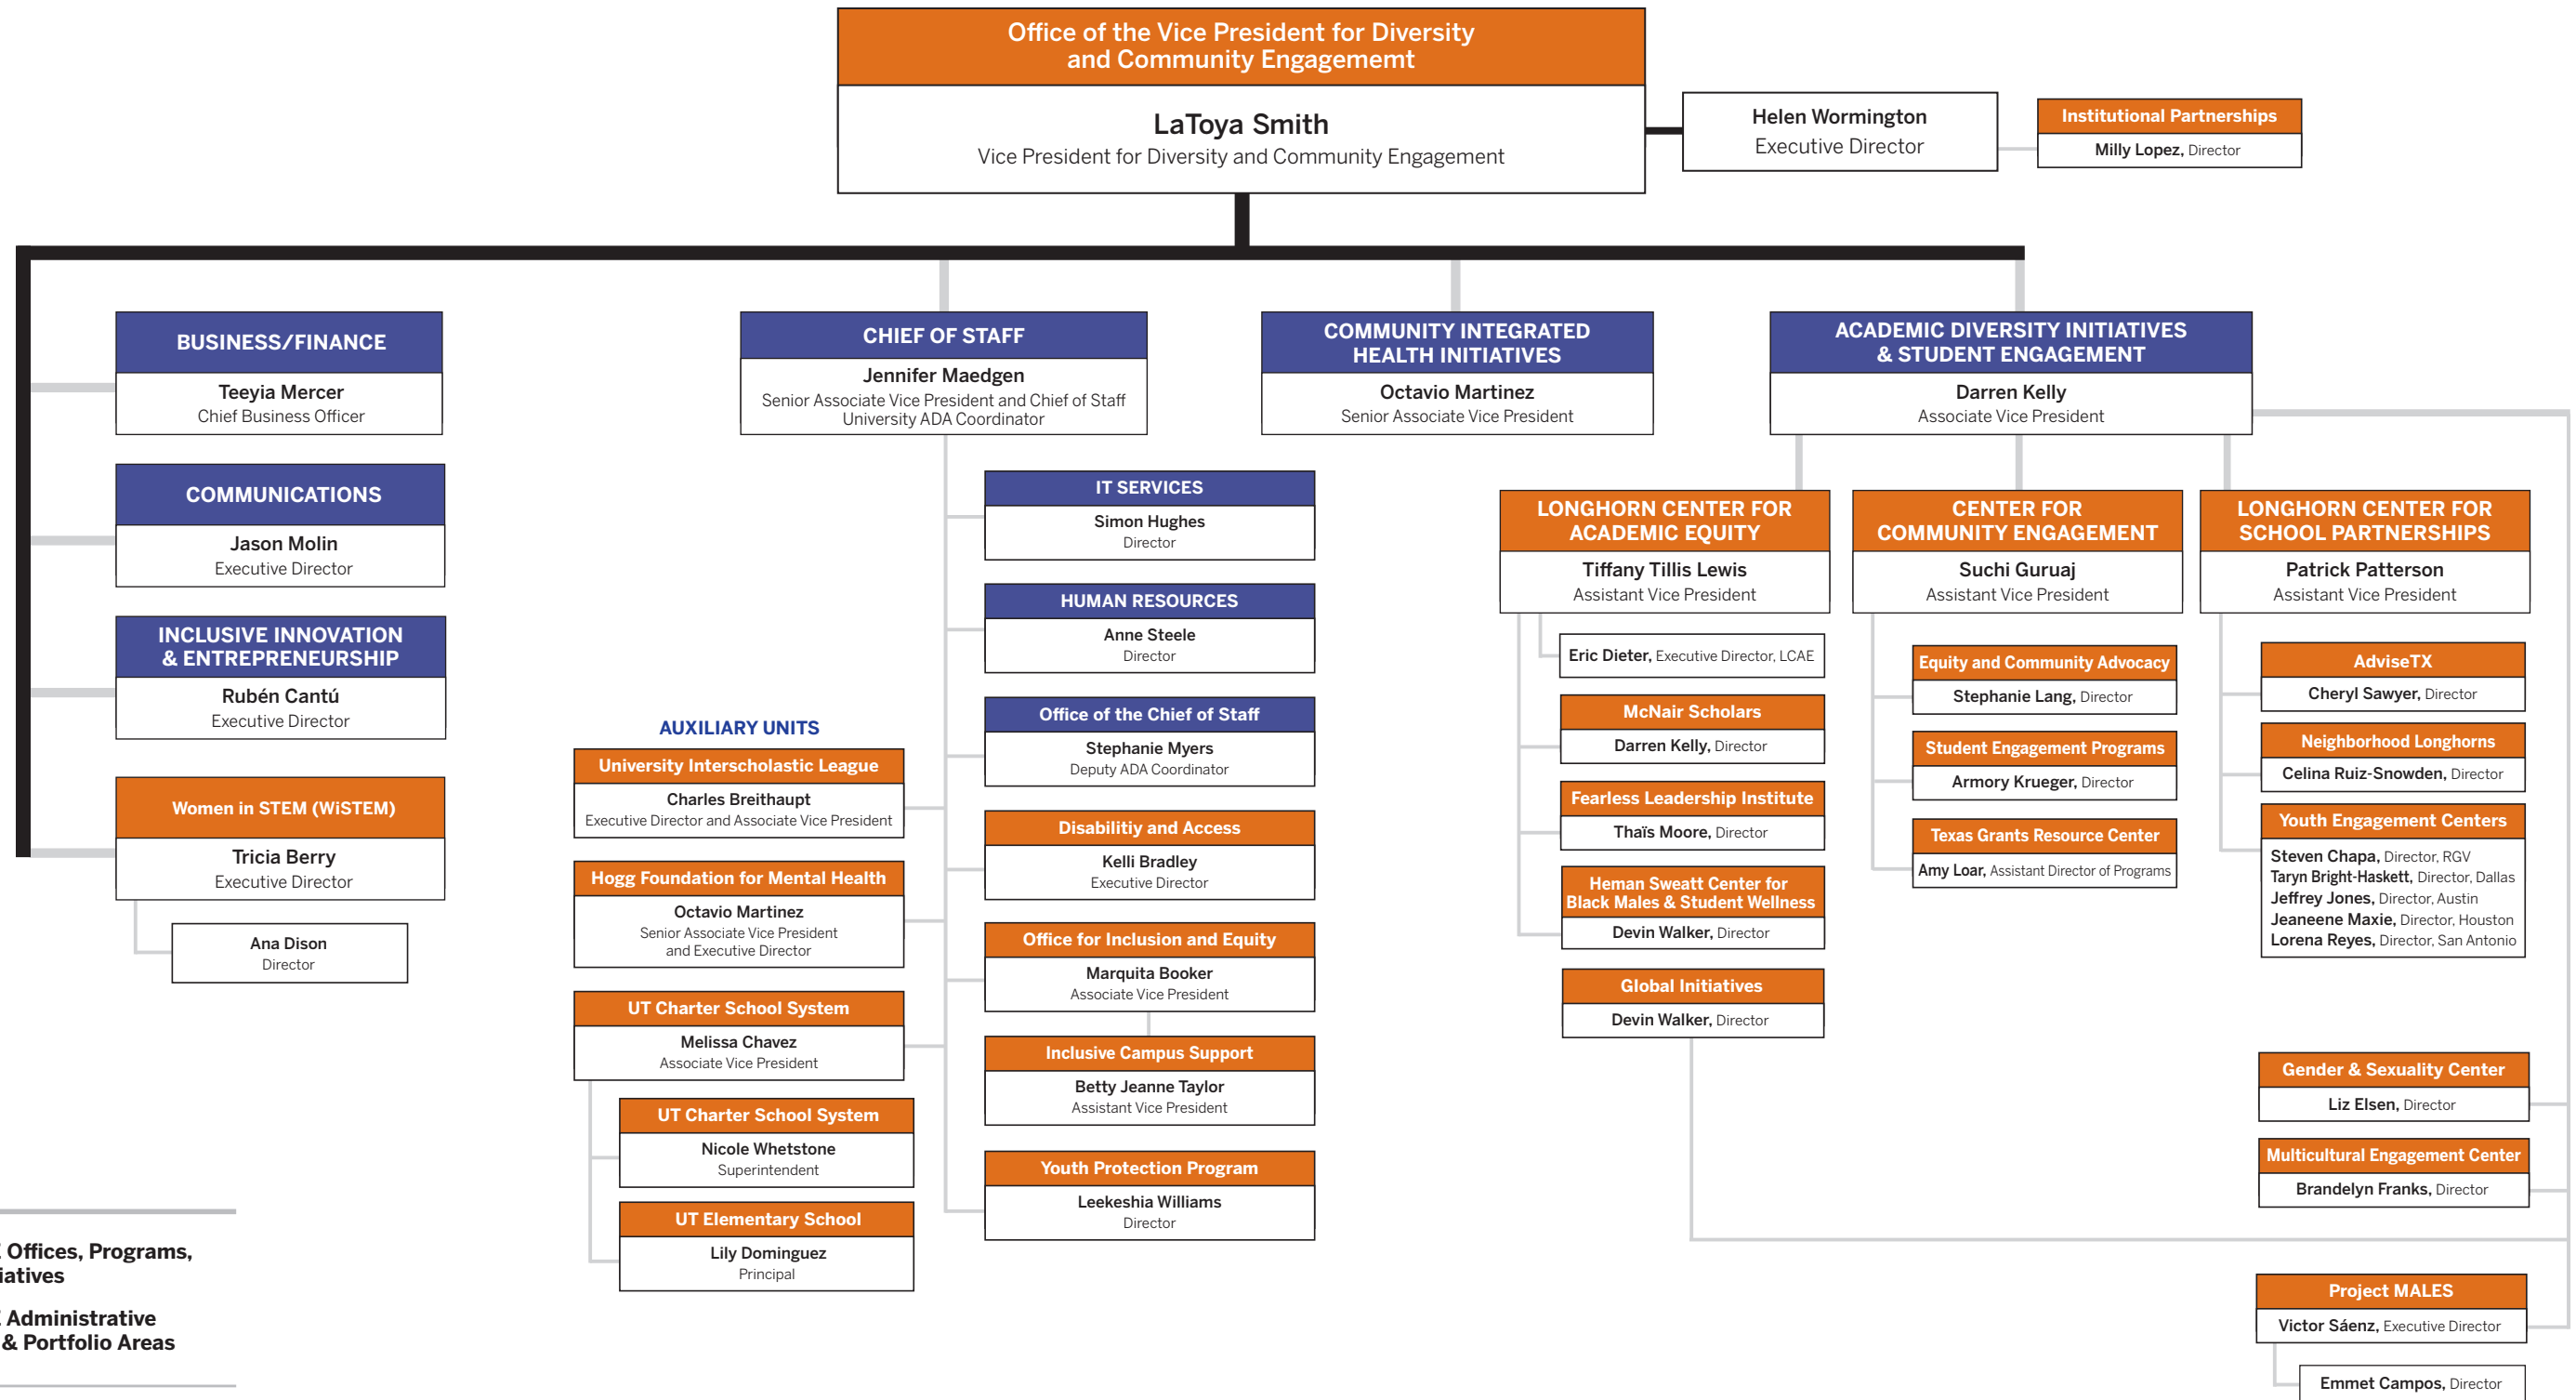

The University of Texas at Austin  
**Division of Diversity and Community Engagement**

**KEY**

- DDCE Offices, Programs, & Initiatives
- DDCE Administrative Units & Portfolio Areas

**NOTE:** Staff positions shown are at the director level and above.