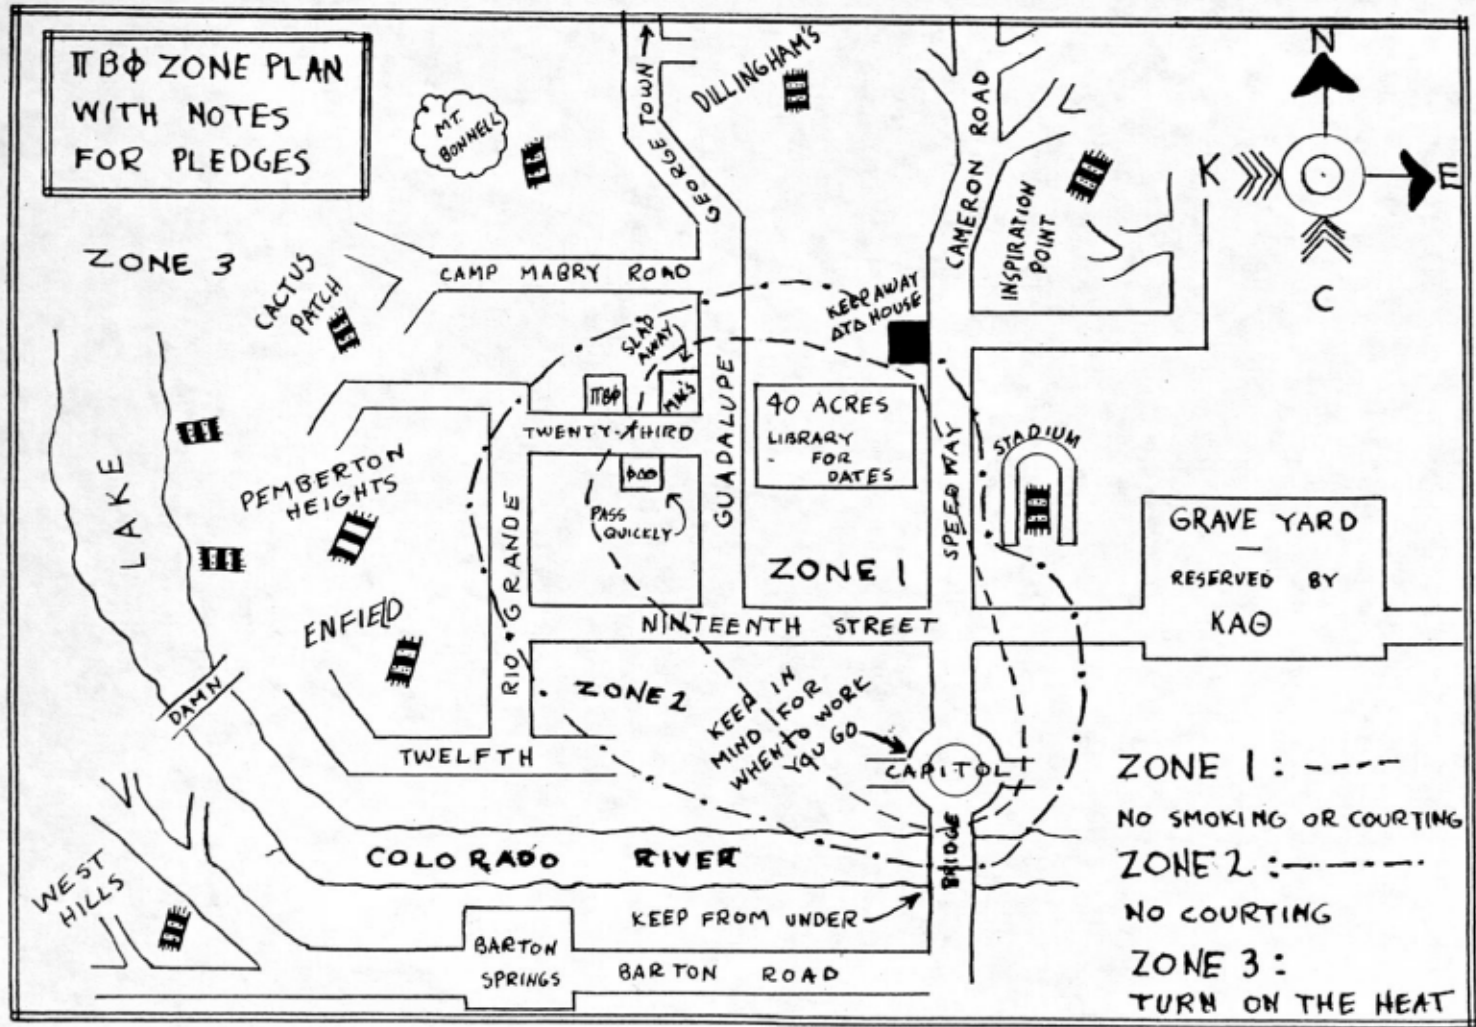

Battle
5

Our artist has tried to give you an idea of the 1929-30 Pi Beta Phi rules. The girls, after a lengthy conference with the Co-ed Faculty Cooperation Society (which boasts among its members no less personages than Mary Louise Sparks, Ruby Terrell, Frances Goldbrick, Arno Nowotny, John Aston Perkins, Tad Adoue, Cecil Carlisle, Simon Lumpkin, Grace Trichel, Norma Hill, Bess Elkins, Coach Fred Walker, and Chief of Police Thorp), rushed home and while in a hissy as to the proper procedure passed temperance, Blue and several more anti-good time measures. After three months of dateless nights and listening to Doc Anderson talk, the measures were repealed, and the "Naughty Ninety-one" have again hit their stride.

Cactus 1930

3000-apl-00145

FOR OUR FILES WE WOULD LIKE TO HAVE THE FOLLOWING INFORMATION:

Battle
 The Roll
 in the
 Cactus
 But
 Here
 and
 from
 first
 down
 and
 sever
 The
 but

04X053

1930 Cactus